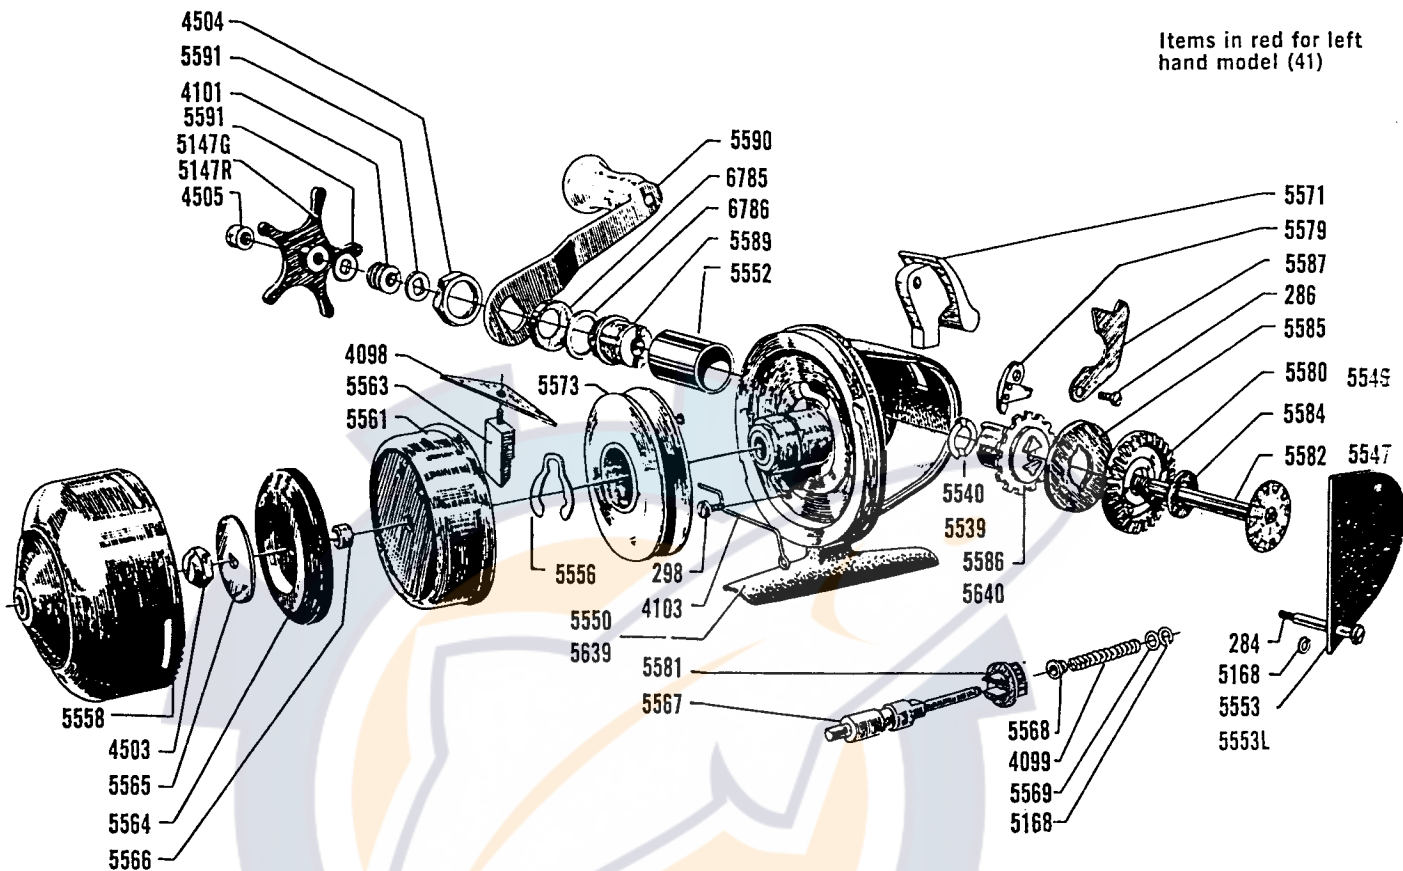

# ABU-MATIC 40-41-60

Prices subject to change without notice

No.	Part Name	Price	No.	Part Name	Price	No.	Part Name	Price
284	Side Plate Screw	(each) .15	5550	Housing (40) (60)	4.75	5580	Drive Gear with Click Spring (40) (60)	2.50
286	Lock Arm Screw	(each) .10	5552	Oilite Bushing	.50	5581	Pinion Gear	1.25
298	Bell Cover Lock Screw	.10	5553	Side Plate (40) (60)	.75	5582	Drive Shaft with Click Plate (40) (60)	1.25
4098	Line Pick Up Spring	.10	5553L	Side Plate (41)	.75	5584	Base Drag Washer	.10
4099	Main Axle Spring	.15	5556	Spool Lock	.10	5585	Drag Pressure Plate	1.00
4101	Brake Spring	.25	5558	Bell Cover	3.00	5586	Anti Reverse Ratchet	1.00
4103	Bell Cover Lock	.25	5561	Winding Cup	5.50	5587	Ratchet Lock Arm	.25
4503	Winding Cup Lock Nut	.20	5563	Line Pick Up	2.10	5589	Handle Bearing	1.00
4504	Handle Bearing Lock Nut	.25	5564	Rubber Cushion	.60	5590	Handle	1.75
4505	Handle Lock Nut (left hand thread)	.15	5565	Cushion Plate	.60	5591	Brake Spring Washer	(each) .10
5147G	Star Wheel (Gold) (40) (41)	1.75	5566	Cushion Spacer	.10	5639	Housing (41)	4.75
5147R	Star Wheel (Red) (60)	1.75	5567	Winding Cup Shaft	2.00	5640	Anti Reverse Ratchet	1.00
5168	"C" Lock	(each) .10	5568	Spring Bearing	.25	6785	Dust Shield	.25
5539	Synchro Slide (41)	.15	5569	"C" Lock Retainer	.10	6786	Felt Oil Retainer	.10
5540	Synchro Slide (40) (60)	.15	5571	Line Release Trigger	.50	9228	Spool Container	.60
5546	Drive Gear with Click Spring (41)	2.50	5573	Spool with Container	2.25			
5547	Drive Shaft with Click Plate (41)	1.25	5579	Anti Reverse Dog	.75			

Please specify both reel model and part numbers when ordering.

## PARTS AND SERVICE AVAILABLE AT THE FOLLOWING REGIONAL FACTORY REPAIR DEPOTS:

**FACTORY SERVICE  
RODS, REELS AND PARTS**

**THE GARCIA SERVICE DEPARTMENT  
329 ALFRED AVENUE  
TEANECK, NEW JERSEY 07666**